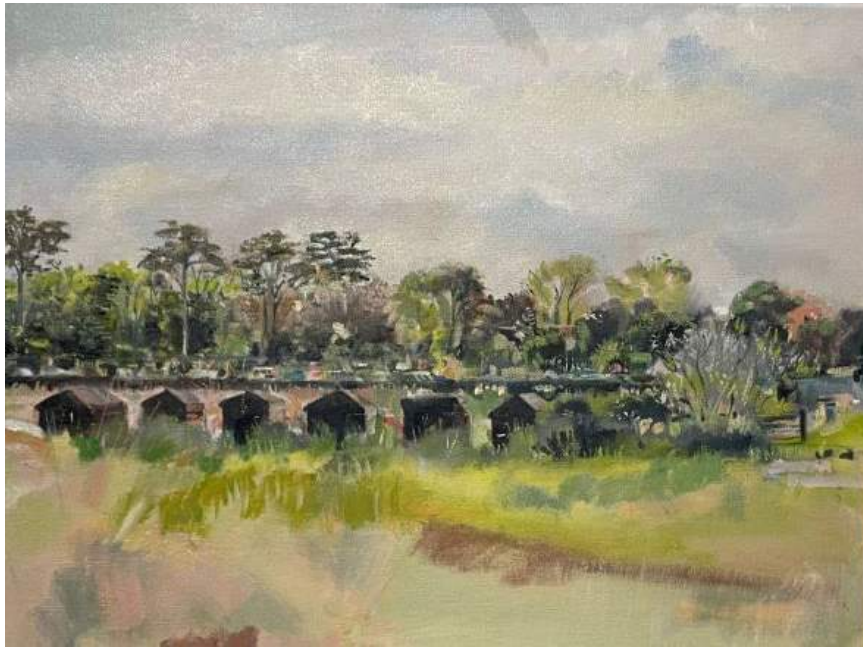

A painting of a coastal town street. The scene is viewed from a low angle, looking down a wide, light-colored street. On the left, a prominent yellow building with a dark, conical roof and a spiral staircase is visible. Next to it is a pinkish-red building, followed by a row of multi-story houses in various colors (blue, grey, white). The sky is filled with soft, horizontal brushstrokes in shades of blue, grey, and yellow, suggesting a hazy or overcast day. The overall style is impressionistic and textured.

'PUMP STREET BAKERY' GRAHAM SPICE  
LINOCUT 30X30CMS £395

'MAGGIE HAMBLING'S SCALLOP SHELL' GRAHAM SPICE  
LINOCUT 30X30CMS £395

**'SILVER JUG WITH SPOON' GRAHAM SPICE**  
ACRYLIC ON CANVAS 40X50CMS £1595

**'SAILING ON THE NORFOLK BROADS' JO BOWEN**  
CHARCOAL ON PAPER 55X60CMS £795

**'THAMES BARGE ON THE ALDE' JO BOWEN**  
CHARCOAL ON PAPER 55X60CMS £795

**HUTS AT WALBERSWICK JO BOWEN**  
OIL ON CANVAS 36X46CMS £895