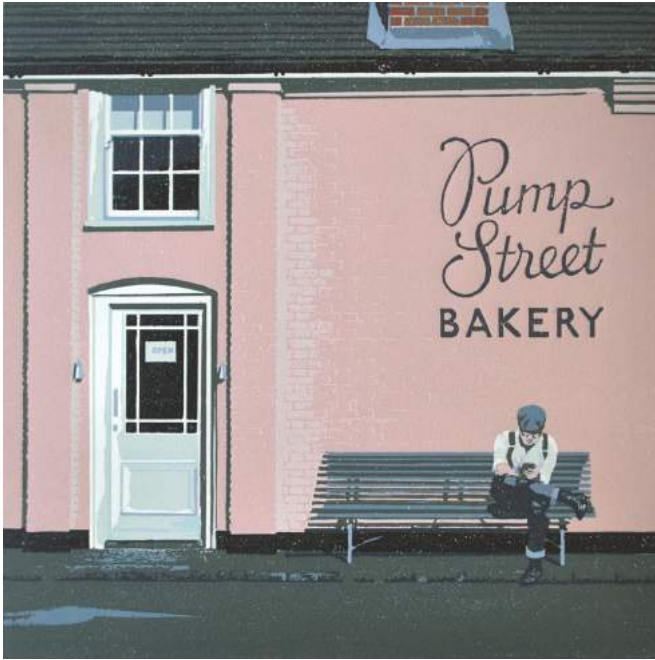

A painting of a coastal town street. The scene is viewed from a low angle, looking down a wide, light-colored street. On the left, a prominent yellow building with a dark, conical roof and a spiral staircase is visible. Next to it is a pinkish-red building, followed by a row of multi-story houses in various colors (blue, grey, white). The sky is filled with soft, horizontal brushstrokes in shades of blue, grey, and yellow, suggesting a hazy or overcast day. The overall style is impressionistic and textured.

'BOVRIL JAR' GRAHAM SPICE  
ACRYLIC ON CANVAS 20X20CMS £495

'COLMAN'S MUSTARD JAR' GRAHAM SPICE  
ACRYLIC ON CANVAS 20X20CMS £495

'GOLDEN SYRUP' GRAHAM SPICE  
ACRYLIC ON CANVAS 20X20CMS £495

'IT'S GOT TO BE GORDON'S' GRAHAM SPICE  
ACRYLIC ON CANVAS 50X40CMS £1595

'PUMP STREET BAKERY' GRAHAM SPICE  
LINOCUT 30X30CMS £395

'MAGGIE HAMBLING'S SCALLOP SHELL' GRAHAM SPICE  
LINOCUT 30X30CMS £395

**'SILVER JUG WITH SPOON' GRAHAM SPICE**  
ACRYLIC ON CANVAS 40X50CMS £1595