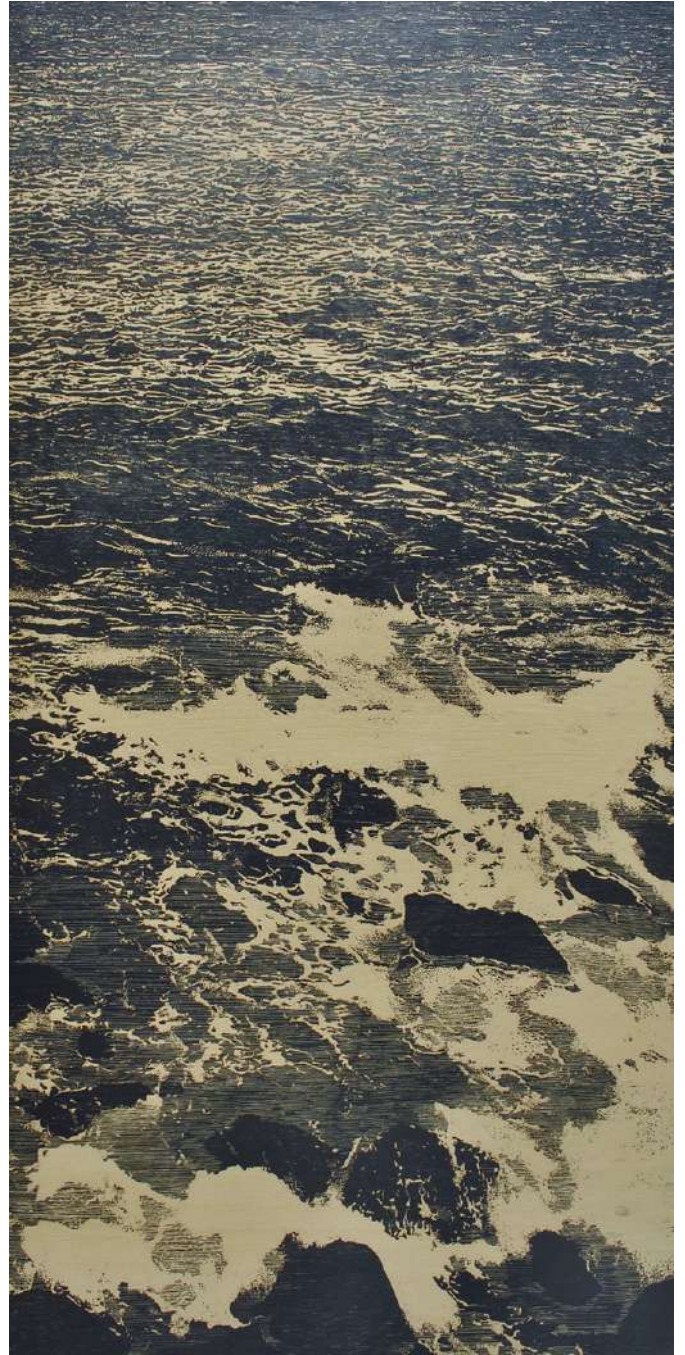

'AUTUMN GLOW' MARTYN PERRYMAN
OIL ON CANVAS 60X60CMS £1100

'EVENING OCEAN' TREVOR PRICE
WOODCUT 66X66CMS £700

'WILD CHERVIL' TREVOR PRICE
DRYPOINT RELIEF PRINT 50X100CMS £800

'AN OCEAN TO SWIM' TREVOR PRICE
WOODCUT 50X100CMS £800