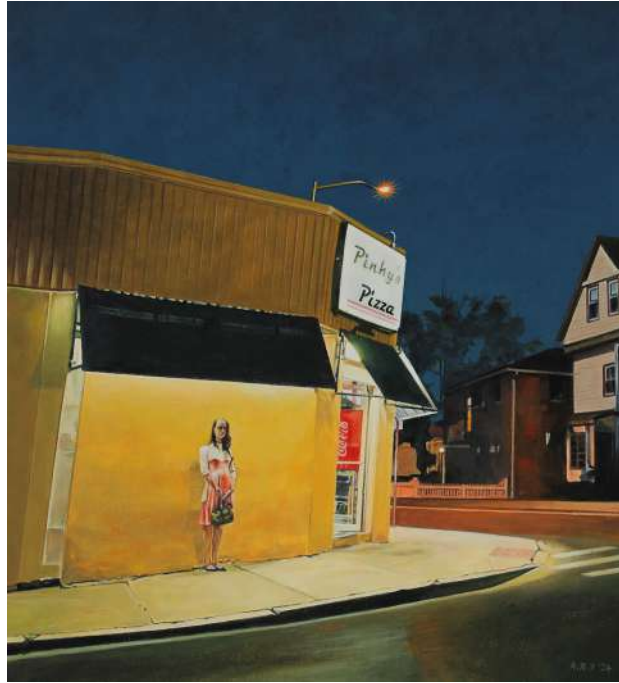

A painting of a forest floor covered in purple flowers, with tall trees in the background. The scene is a dense forest with many thin, vertical tree trunks. The ground is covered in a thick carpet of small, vibrant purple flowers, likely bluebells. The foliage is lush and green, with sunlight filtering through the canopy, creating a dappled light effect. The overall mood is serene and natural.

'UNDER THE LIGHT OF THE MOON' PAUL EVANS
INK & ACRYLIC ON PAPER 75X57CMS £2900

'FISHERMAN'S HUT' PAUL EVANS
ACRYLIC ON CANVAS 80X80CMS £3250

'SUNDOWN BY THE SEA' PAUL EVANS
INK & ACRYLIC ON PAPER 28X28CMS £995

'WINTER BEACH' PAUL EVANS
INK & ACRYLIC ON PAPER 30X30CMS £995

'MEET ME AT PINHY'S' ADAM YELDHAM
GOUACHE 28X24CMS £750

'12 BAR BLUES' ADAM YELDHAM
GOUACHE 23X23CMS £700

'IH88, ALDEBURGH BEACH' DEREK CHAMBERS
WATERCOLOUR 48X36CMS £995