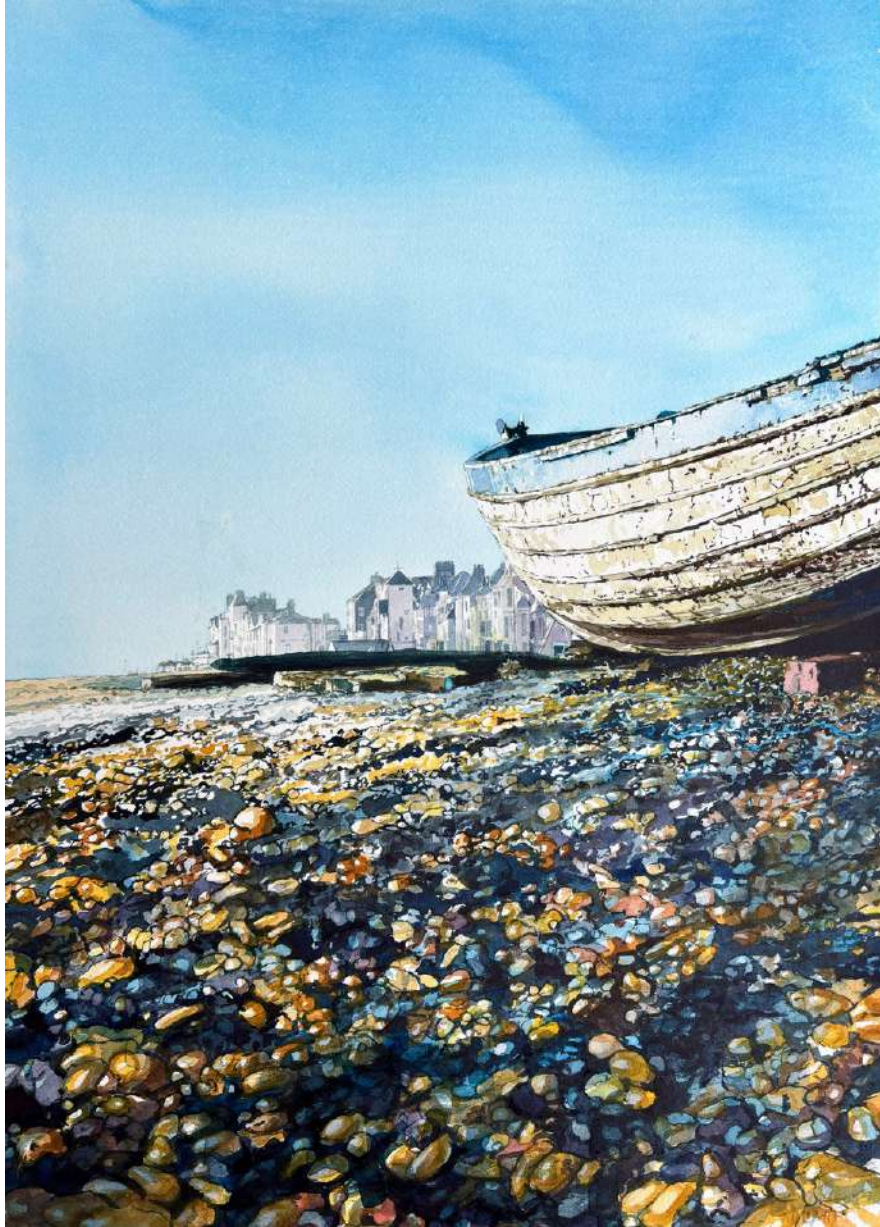

A painting of a forest floor covered in purple flowers, with tall trees in the background. The scene is a dense forest with many thin, vertical tree trunks. The ground is covered in a thick carpet of small, vibrant purple flowers, likely bluebells. The foliage is lush and green, with sunlight filtering through the canopy, creating a dappled light effect. The overall mood is serene and natural.

PAUL EVANS

'WHISPERING COAST' PAUL EVANS
INK & ACRYLIC ON PAPER 47x47CMS £1995

'ALDEBURGH TOWN STEPS, EARLY MORNING' DEREK CHAMBERS
ACRYLIC 68X51CMS £1295

'ALDEBURGH STONES' DEREK CHAMBERS
WATERCOLOUR 48x36CMS £995